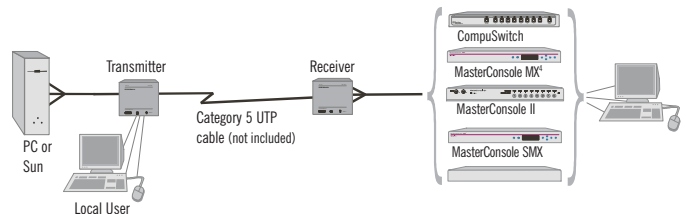

Part UPCED (for PC), USNED (for Sun)

Part UPCEDF (for MX⁴), USNEDF (for SMX)

Part UPCEDE (for MX⁴), USNEDE (for SMX)

Part UPCEDU (for PC), USNEDU (for Sun)

When you're ready to take control, do it with Raritan's Cat5 Reach.