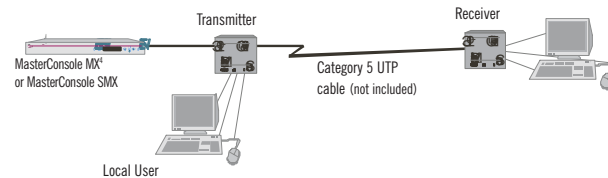

Note: Use Enhanced Category 5 UTP (350 Mhz) cable, with RJ45 connectors. Cable must conform to EIA/TIA T568B Category 5 wiring standard.

Standard Warranty Two Years with Advanced Replacement*

Features

- ▶ Automatic Video Tuning (AVT) in URKVMG receiver unit adjusts video quality automatically.
- ▶ High quality video to 1280 x 1024 resolution at 650 feet and 1024 x 768 resolution at 1,000 feet (300 meters).
- ▶ Support of Macs, Suns or ASCII devices with Raritan's converters.
- ▶ Local user console connection in addition to the remote user console for additional convenience.

Part UPCED (for PC), USNED (for Sun)

Part UPCEDF (for MX⁴), USNEDF (for SMX)

Part UPCEDE (for MX⁴), USNEDE (for SMX)

Part UPCEDU (for PC), USNEDU (for Sun)

When you're ready to take control, do it with Raritan's Cat5 Reach.