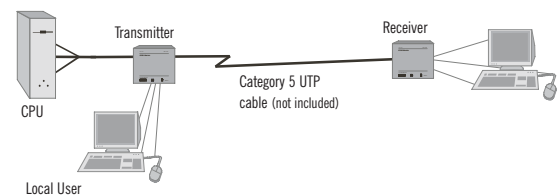

USKVM (Transmitter for Sun)

Dimensions	4.3" (W) x 3.6"(D) x 1.0" (H) 108mm (W) x 91mm (D) x 23mm (H)
Weight	0.5 lbs (0.2 kg)
Power	No external power required
User Port	8 pin k/b & mouse, HD15
Connection to Sun/SMX	DB25(F)
Connection to receiver	RJ45 jack

URKVMG (Receiver for PC)

Dimensions	4.3" (W) x 3.6"(D) x 1.0" (H) 108mm (W) x 91mm (D) x 23mm (H)
Weight	0.5 lbs (0.2 kg)
Power	6V DC 1.4 amp output (included)
User Port	6 pin k/b & mouse, HD15
Connection to Sun/SMX	DB25(F)
Connection to transmitter	RJ45 jack

URSKVMG (Receiver for Sun)

Dimensions	4.3" (W) x 3.6"(D) x 1.0" (H) 108mm (W) x 91mm (D) x 23mm (H)
Weight	0.5 lbs (0.2 kg)
Power	6V DC 1.4 amp output (included)
User Port	8 pin k/b & mouse, HD15
Connection to transmitter	Use 1396C adapter for 13W3 video RJ45 jack

Note: Use Enhanced Category 5 UTP (350 Mhz) cable, with RJ45 connectors. Cable must conform to EIA/TIA T568B Category 5 wiring standard.

Standard Warranty Two Years with Advanced Replacement*

Features

- Automatic Video Tuning (AVT) in URKVMG receiver unit adjusts video quality automatically.
- High quality video to 1280 x 1024 resolution at 650 feet and 1024 x 768 resolution at 1,000 feet (300 meters).
- Support of Macs, Suns or ASCII devices with Raritan's converters.
- Local user console connection in addition to the remote user console for additional convenience.

Part UPCED (for PC), USNED (for Sun)

Part UPCEDF (for MX⁴), USNEDF (for SMX)