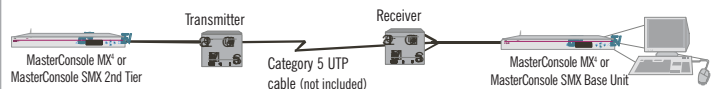

Part UPCED (for PC), USNED (for Sun)

Part UPCEDF (for MX⁴), USNEDF (for SMX)

Part UPCEDE (for MX⁴), USNEDE (for SMX)

Part UPCEDU (for PC), USNEDU (for Sun)

When you're ready to take control, do it with Raritan's Cat5 Reach.